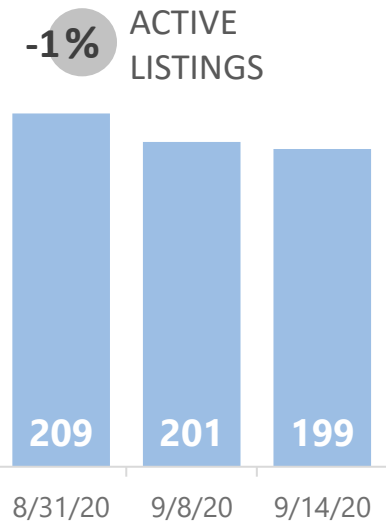

WEEK-TO-WEEK MARKET WATCH

Routt County

September 6 - 12, 2020

■ Single-Family Residence ■ Townhome/Condominium/Multi-Family ■ All

STEAMBOAT SPRINGS
BOARD of REALTORS