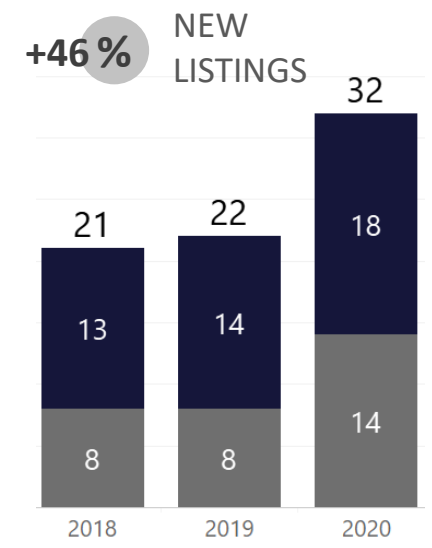

## Routt County

September 6 - 12, 2020

■ Single-Family Residence ■ Townhome/Condominium/Multi-Family ■ All

STEAMBOAT SPRINGS  
BOARD of REALTORS

# YEAR-TO-YEAR MARKET WATCH

**Routt County**  
September 6 - 12, 2020  
compared to the same  
week in 2019 and 2018.

■ Single-Family Residence ■ Townhome/Condominium/Multi-Family ■ All