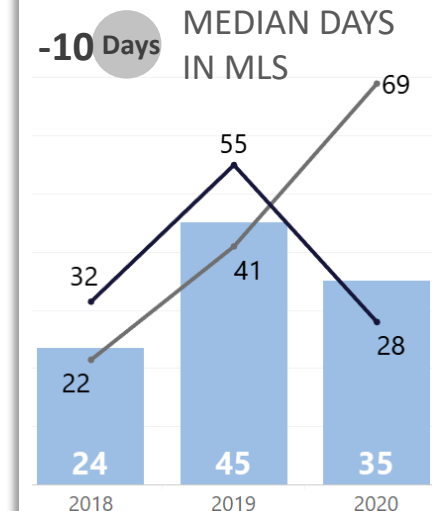

# YEAR-TO-YEAR MARKET WATCH

**Routt County**  
September 6 - 12, 2020  
compared to the same  
week in 2019 and 2018.

■ Single-Family Residence ■ Townhome/Condominium/Multi-Family ■ All