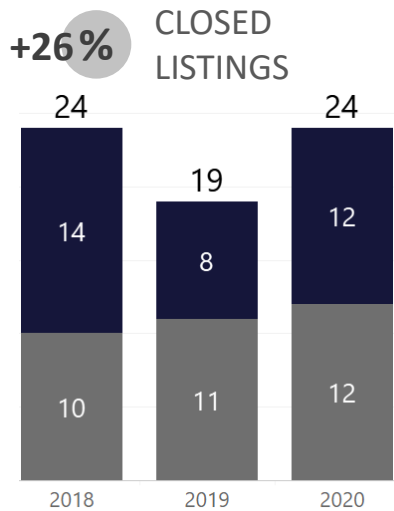

## Routt County

September 6 - 12, 2020

■ Single-Family Residence ■ Townhome/Condominium/Multi-Family ■ All

STEAMBOAT SPRINGS  
BOARD of REALTORS

# YEAR-TO-YEAR MARKET WATCH

**Routt County**  
September 6 - 12, 2020  
compared to the same  
week in 2019 and 2018.

■ Single-Family Residence ■ Townhome/Condominium/Multi-Family ■ All