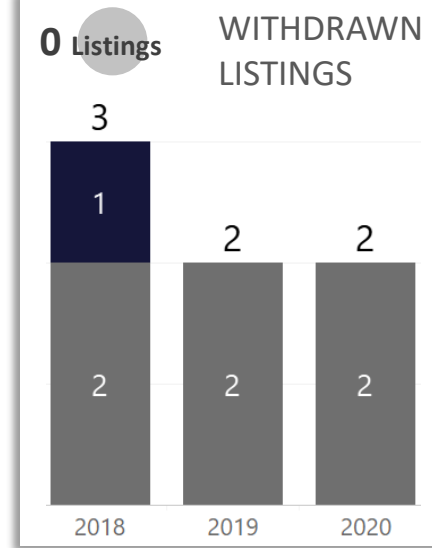

## Routt County

September 6 - 12, 2020

■ Single-Family Residence ■ Townhome/Condominium/Multi-Family ■ All

STEAMBOAT SPRINGS  
BOARD of REALTORS

# YEAR-TO-YEAR MARKET WATCH

**Routt County**  
September 6 - 12, 2020  
compared to the same  
week in 2019 and 2018.

■ Single-Family Residence ■ Townhome/Condominium/Multi-Family ■ All