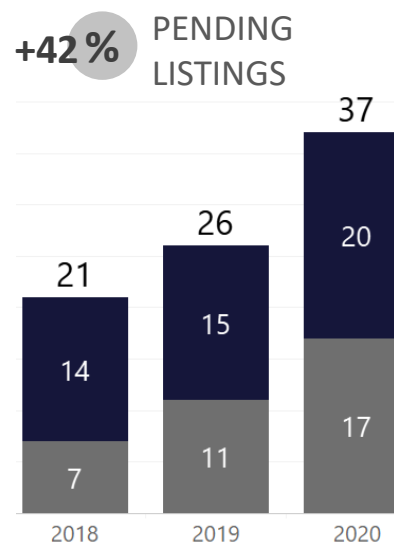

## Routt County

September 6 - 12, 2020

■ Single-Family Residence ■ Townhome/Condominium/Multi-Family ■ All

STEAMBOAT SPRINGS  
BOARD of REALTORS

# YEAR-TO-YEAR MARKET WATCH

**Routt County**  
September 6 - 12, 2020  
compared to the same  
week in 2019 and 2018.

■ Single-Family Residence ■ Townhome/Condominium/Multi-Family ■ All