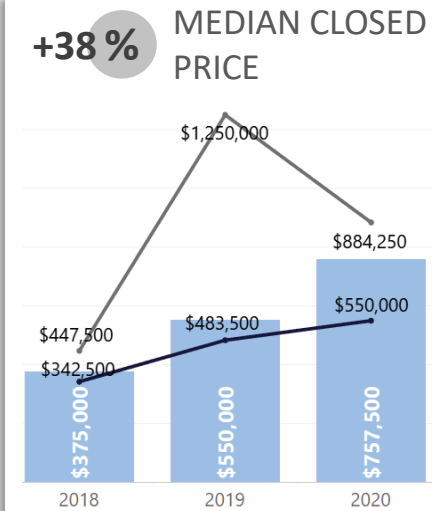

# YEAR-TO-YEAR MARKET WATCH

**Routt County**  
September 6 - 12, 2020  
compared to the same  
week in 2019 and 2018.

■ Single-Family Residence ■ Townhome/Condominium/Multi-Family ■ All