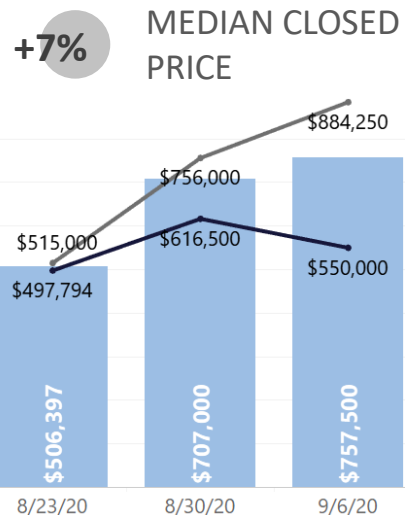

WEEK-TO-WEEK MARKET WATCH

Routt County

September 6 - 12, 2020

■ Single-Family Residence ■ Townhome/Condominium/Multi-Family ■ All

STEAMBOAT SPRINGS
BOARD of REALTORS