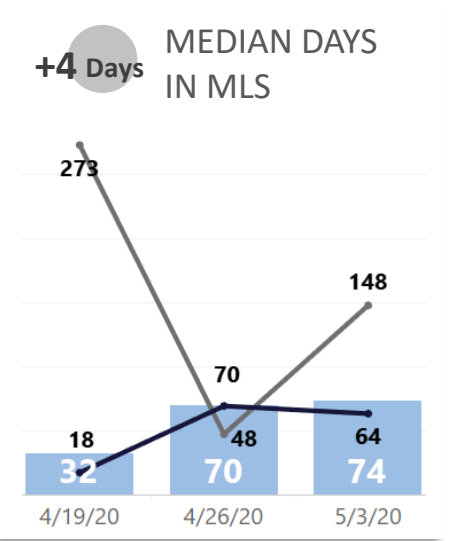

WEEK-TO-WEEK MARKET WATCH

Routt County
Week of May 3, 2020

Single-Family Residence
 Townhome/Condominium/Multi-Family
 All

YEAR-TO-YEAR MARKET WATCH

Routt County

May 3 - May 9, 2020 compared to the same weeks in 2019 and 2018.