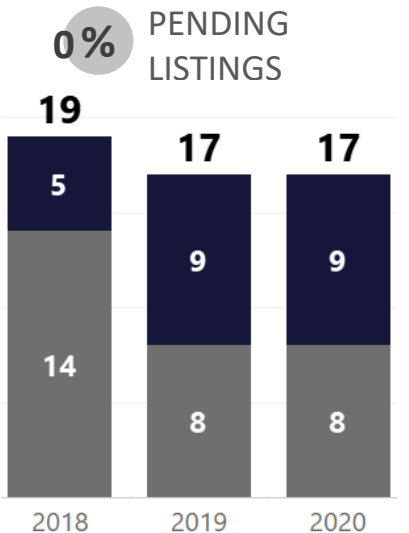

WEEK-TO-WEEK MARKET WATCH

Routt County
Week of May 3, 2020

Single-Family Residence
 Townhome/Condominium/Multi-Family
 All

YEAR-TO-YEAR MARKET WATCH

Routt County

May 3 - May 9, 2020 compared to the same weeks in 2019 and 2018.

■ Single-Family Residence ■ Townhome/Condominium/Multi-Family ■ All