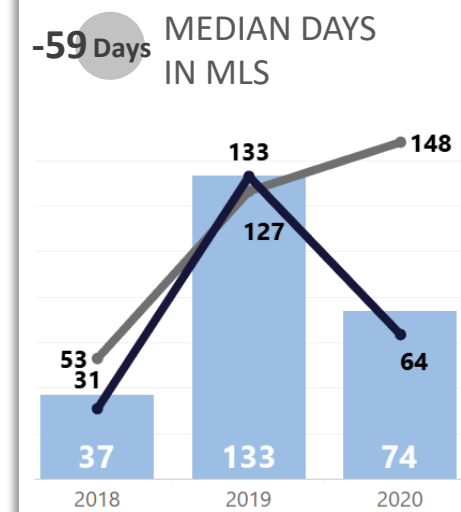

WEEK-TO-WEEK MARKET WATCH

Routt County
Week of May 3, 2020

Single-Family Residence
 Townhome/Condominium/Multi-Family
 All

YEAR-TO-YEAR MARKET WATCH

Routt County

May 3 - May 9, 2020 compared to the same weeks in 2019 and 2018.