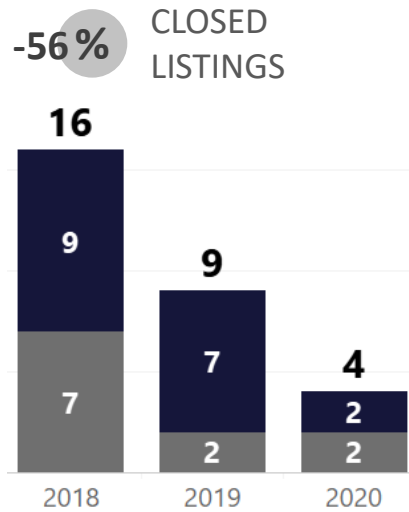

WEEK-TO-WEEK MARKET WATCH

Routt County
Week of May 3, 2020

Single-Family Residence
 Townhome/Condominium/Multi-Family
 All

YEAR-TO-YEAR MARKET WATCH

Routt County

May 3 - May 9, 2020 compared to the same weeks in 2019 and 2018.