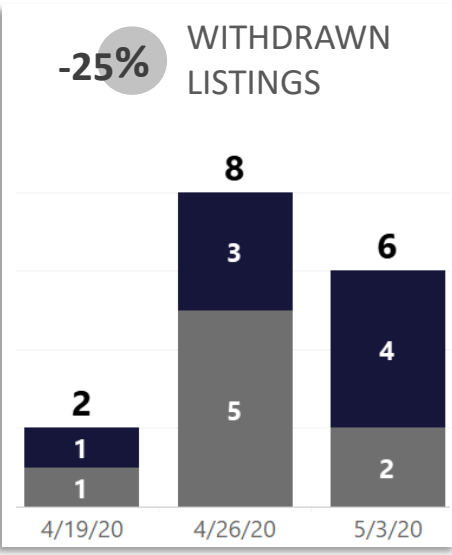

WEEK-TO-WEEK MARKET WATCH

Routt County
Week of May 3, 2020

Single-Family Residence
 Townhome/Condominium/Multi-Family
 All

YEAR-TO-YEAR MARKET WATCH

Routt County

May 3 - May 9, 2020 compared to the same weeks in 2019 and 2018.