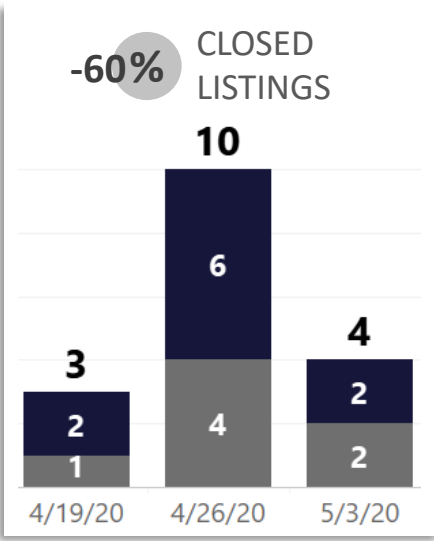

WEEK-TO-WEEK MARKET WATCH

Routt County
Week of May 3, 2020

Single-Family Residence
 Townhome/Condominium/Multi-Family
 All

YEAR-TO-YEAR MARKET WATCH

Routt County

May 3 - May 9, 2020 compared to the same weeks in 2019 and 2018.