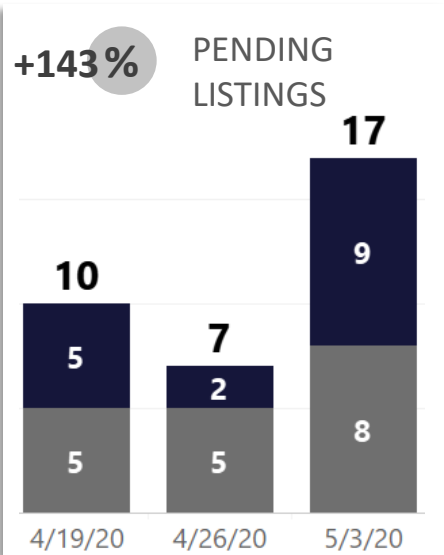

WEEK-TO-WEEK MARKET WATCH

Routt County
Week of May 3, 2020

Single-Family Residence
 Townhome/Condominium/Multi-Family
 All

YEAR-TO-YEAR MARKET WATCH

Routt County

May 3 - May 9, 2020 compared to the same weeks in 2019 and 2018.