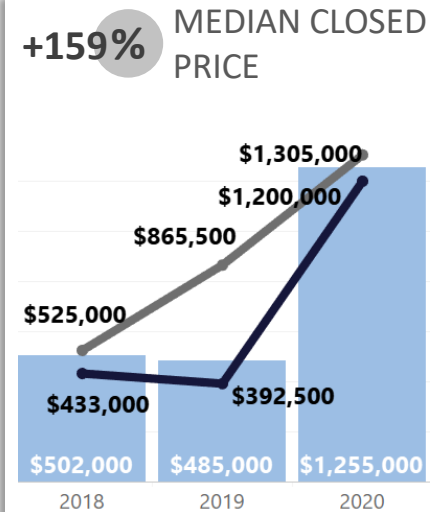

WEEK-TO-WEEK MARKET WATCH

Routt County
Week of May 3, 2020

Single-Family Residence
 Townhome/Condominium/Multi-Family
 All

YEAR-TO-YEAR MARKET WATCH

Routt County

May 3 - May 9, 2020 compared to the same weeks in 2019 and 2018.