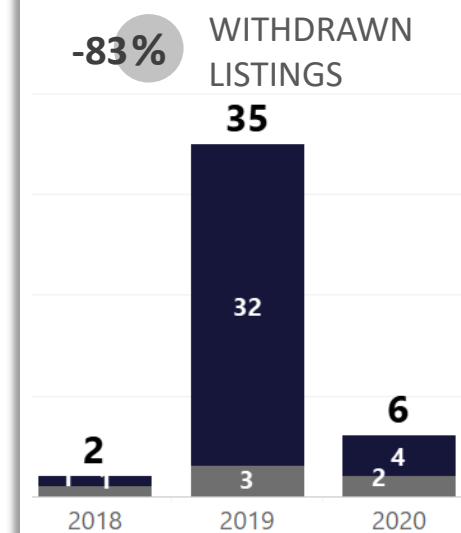

WEEK-TO-WEEK MARKET WATCH

Routt County
Week of May 3, 2020

Single-Family Residence
 Townhome/Condominium/Multi-Family
 All

YEAR-TO-YEAR MARKET WATCH

Routt County

May 3 - May 9, 2020 compared to the same weeks in 2019 and 2018.