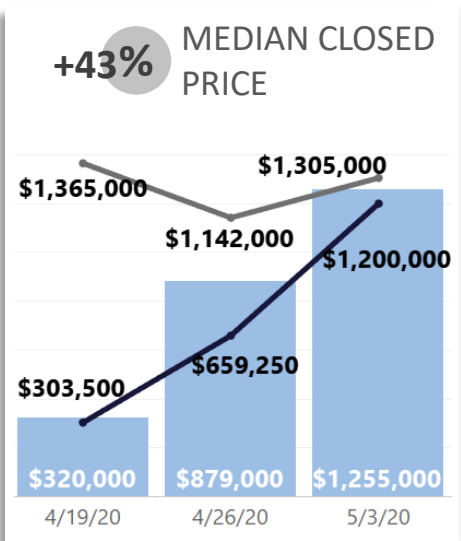

WEEK-TO-WEEK MARKET WATCH

Routt County
Week of May 3, 2020

Single-Family Residence
 Townhome/Condominium/Multi-Family
 All

YEAR-TO-YEAR MARKET WATCH

Routt County

May 3 - May 9, 2020 compared to the same weeks in 2019 and 2018.