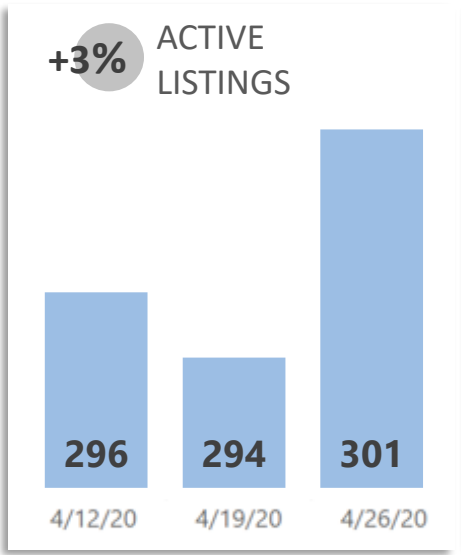

WEEK-TO-WEEK MARKET WATCH

Routt County
Week of May 3, 2020

Single-Family Residence
 Townhome/Condominium/Multi-Family
 All

YEAR-TO-YEAR MARKET WATCH

Routt County

May 3 - May 9, 2020 compared to the same weeks in 2019 and 2018.