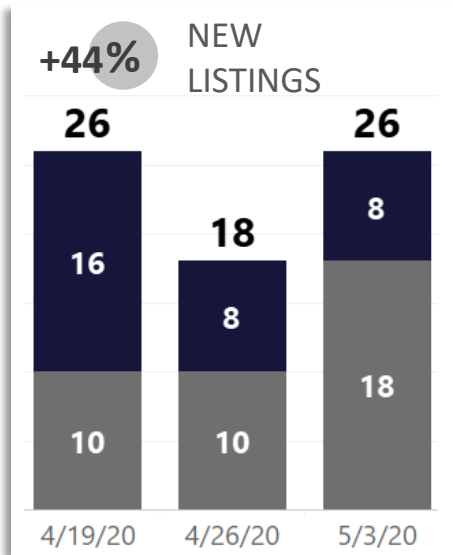

WEEK-TO-WEEK MARKET WATCH

Routt County
Week of May 3, 2020

Single-Family Residence
 Townhome/Condominium/Multi-Family
 All

YEAR-TO-YEAR MARKET WATCH

Routt County

May 3 - May 9, 2020 compared to the same weeks in 2019 and 2018.