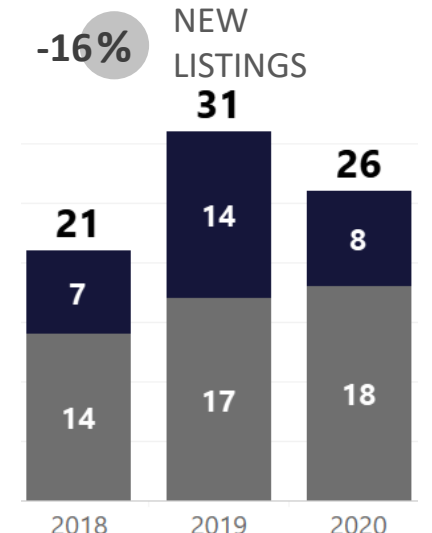

WEEK-TO-WEEK MARKET WATCH

Routt County
Week of May 3, 2020

Single-Family Residence
 Townhome/Condominium/Multi-Family
 All

YEAR-TO-YEAR MARKET WATCH

Routt County

May 3 - May 9, 2020 compared to the same weeks in 2019 and 2018.