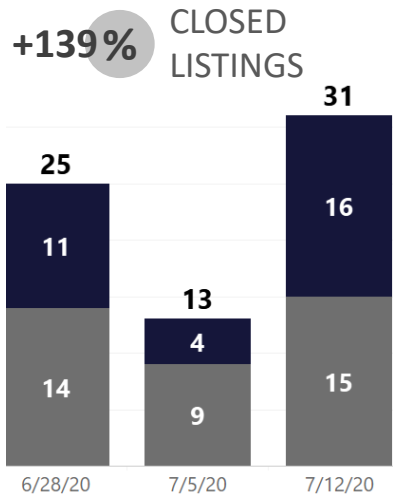

WEEK-TO-WEEK MARKET WATCH

Routt County
Week of July 13, 2020

Single-Family Residence
 Townhome/Condominium/Multi-Family
 All

YEAR-TO-YEAR MARKET WATCH

Routt County

July 12 – July 18, 2020 compared to the same weeks in 2019 and 2018.