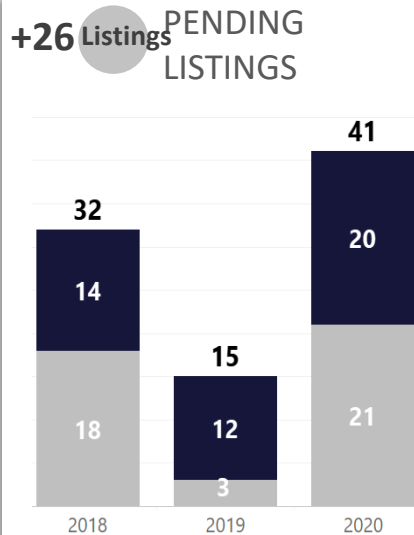

WEEK-TO-WEEK MARKET WATCH

Routt County
Week of July 13, 2020

Single-Family Residence
 Townhome/Condominium/Multi-Family
 All

YEAR-TO-YEAR MARKET WATCH

Routt County

July 12 – July 18, 2020 compared to the same weeks in 2019 and 2018.