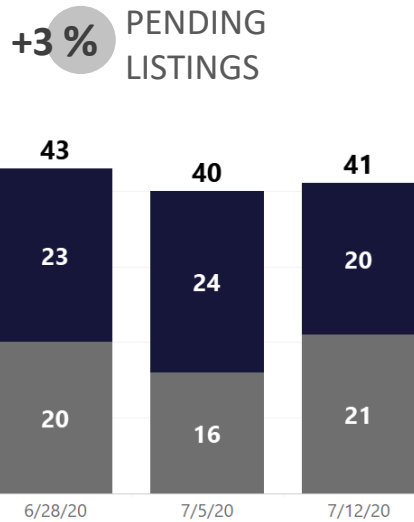

WEEK-TO-WEEK MARKET WATCH

Routt County
Week of July 13, 2020

Single-Family Residence
 Townhome/Condominium/Multi-Family
 All

YEAR-TO-YEAR MARKET WATCH

Routt County

July 12 – July 18, 2020 compared to the same weeks in 2019 and 2018.