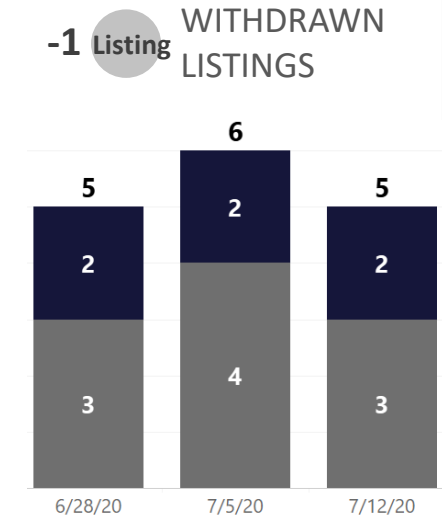

WEEK-TO-WEEK MARKET WATCH

Routt County
Week of July 13, 2020

Single-Family Residence
 Townhome/Condominium/Multi-Family
 All

YEAR-TO-YEAR MARKET WATCH

Routt County

July 12 – July 18, 2020 compared to the same weeks in 2019 and 2018.