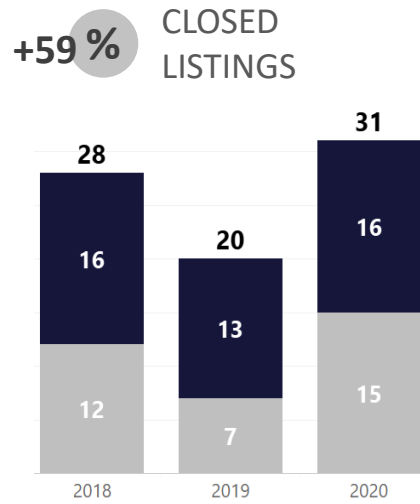

WEEK-TO-WEEK MARKET WATCH

Routt County
Week of July 13, 2020

Single-Family Residence
 Townhome/Condominium/Multi-Family
 All

YEAR-TO-YEAR MARKET WATCH

Routt County

July 12 – July 18, 2020 compared to the same weeks in 2019 and 2018.