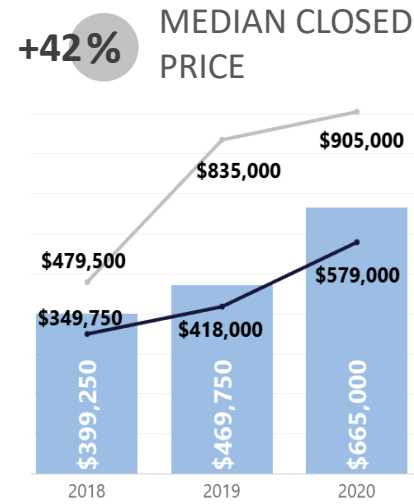

WEEK-TO-WEEK MARKET WATCH

Routt County
Week of July 13, 2020

Single-Family Residence
 Townhome/Condominium/Multi-Family
 All

YEAR-TO-YEAR MARKET WATCH

Routt County

July 12 – July 18, 2020 compared to the same weeks in 2019 and 2018.