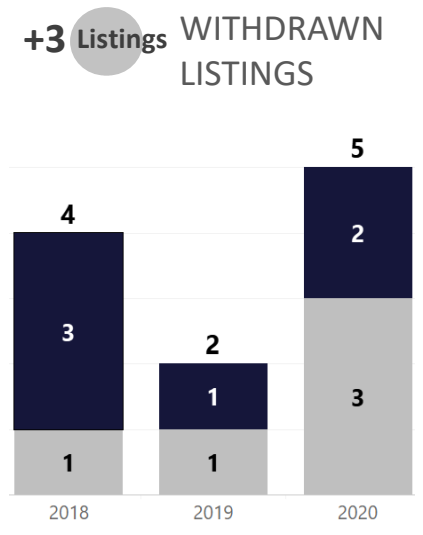

WEEK-TO-WEEK MARKET WATCH

Routt County
Week of July 13, 2020

Single-Family Residence
 Townhome/Condominium/Multi-Family
 All

YEAR-TO-YEAR MARKET WATCH

Routt County

July 12 – July 18, 2020 compared to the same weeks in 2019 and 2018.