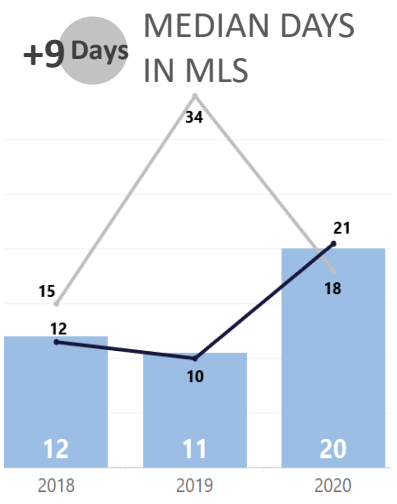

WEEK-TO-WEEK MARKET WATCH

Routt County
Week of July 13, 2020

Single-Family Residence
 Townhome/Condominium/Multi-Family
 All

YEAR-TO-YEAR MARKET WATCH

Routt County

July 12 – July 18, 2020 compared to the same weeks in 2019 and 2018.