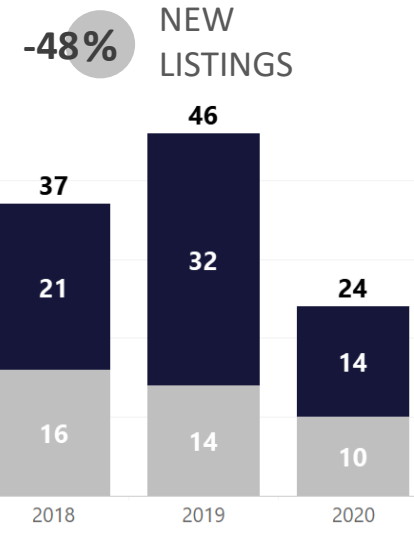

WEEK-TO-WEEK MARKET WATCH

Routt County
Week of July 13, 2020

Single-Family Residence
 Townhome/Condominium/Multi-Family
 All

YEAR-TO-YEAR MARKET WATCH

Routt County

July 12 – July 18, 2020 compared to the same weeks in 2019 and 2018.