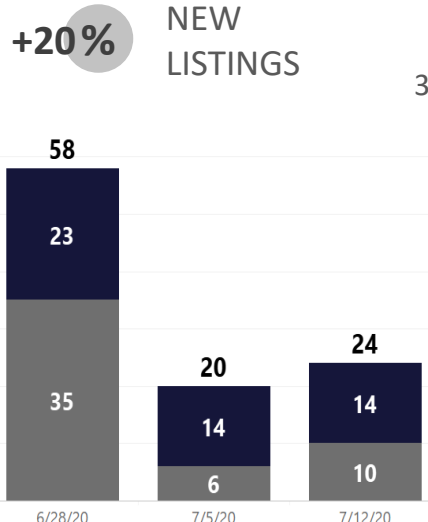

WEEK-TO-WEEK MARKET WATCH

Routt County
Week of July 13, 2020

Single-Family Residence
 Townhome/Condominium/Multi-Family
 All

YEAR-TO-YEAR MARKET WATCH

Routt County

July 12 – July 18, 2020 compared to the same weeks in 2019 and 2018.