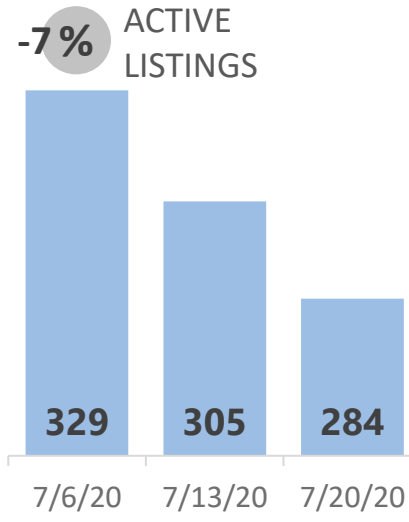

WEEK-TO-WEEK MARKET WATCH

Routt County
Week of July 13, 2020

Single-Family Residence
 Townhome/Condominium/Multi-Family
 All

YEAR-TO-YEAR MARKET WATCH

Routt County

July 12 – July 18, 2020 compared to the same weeks in 2019 and 2018.