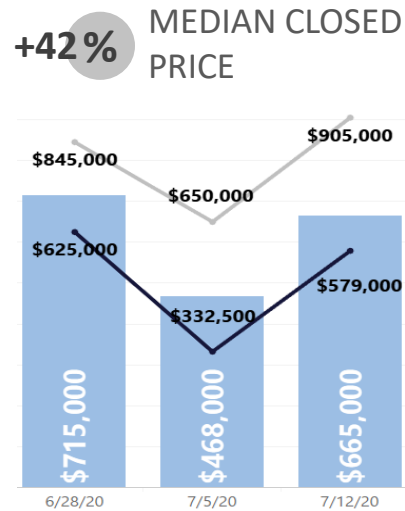

WEEK-TO-WEEK MARKET WATCH

Routt County
Week of July 13, 2020

Single-Family Residence
 Townhome/Condominium/Multi-Family
 All

YEAR-TO-YEAR MARKET WATCH

Routt County

July 12 – July 18, 2020 compared to the same weeks in 2019 and 2018.