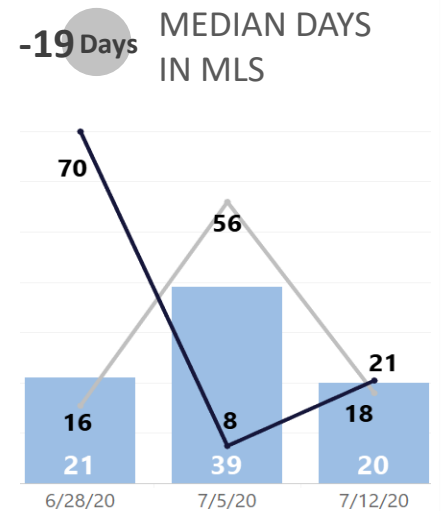

WEEK-TO-WEEK MARKET WATCH

Routt County
Week of July 13, 2020

Single-Family Residence
 Townhome/Condominium/Multi-Family
 All

YEAR-TO-YEAR MARKET WATCH

Routt County

July 12 – July 18, 2020 compared to the same weeks in 2019 and 2018.