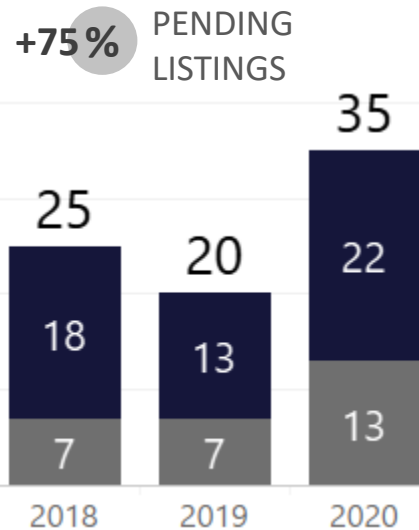

# WEEK-TO-WEEK MARKET WATCH

**Routt County**  
August 23 – 29, 2020

Single-Family Residence
  Townhome/Condominium/Multi-Family
  All

# YEAR-TO-YEAR MARKET WATCH

■ Single-Family Residence ■ Townhome/Condominium/Multi-Family ■ All