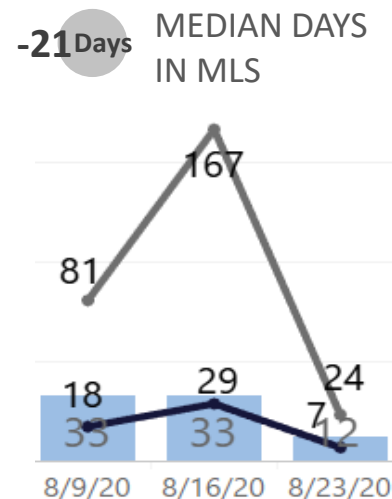

# WEEK-TO-WEEK MARKET WATCH

**Routt County**  
August 23 – 29, 2020

Single-Family Residence
  Townhome/Condominium/Multi-Family
  All