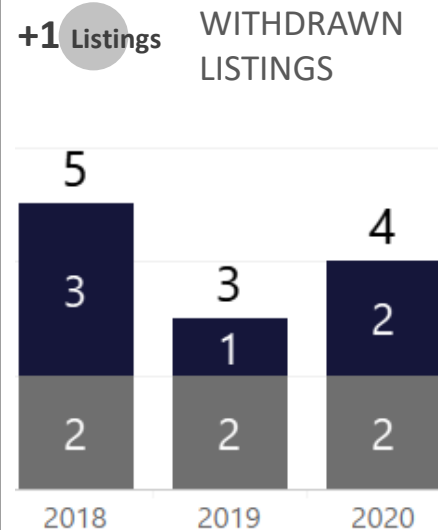

# WEEK-TO-WEEK MARKET WATCH

**Routt County**  
August 23 – 29, 2020

Single-Family Residence
  Townhome/Condominium/Multi-Family
  All

# YEAR-TO-YEAR MARKET WATCH

■ Single-Family Residence ■ Townhome/Condominium/Multi-Family ■ All