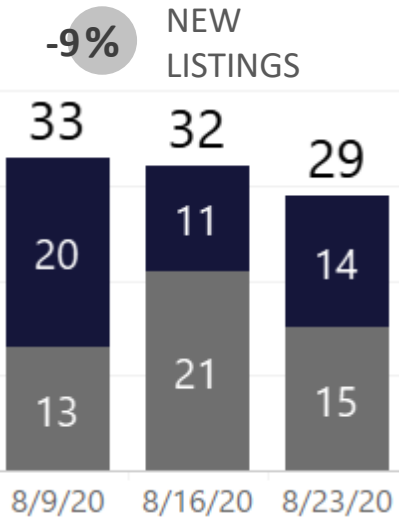

# WEEK-TO-WEEK MARKET WATCH

**Routt County**  
August 23 – 29, 2020

Single-Family Residence
  Townhome/Condominium/Multi-Family
  All

# YEAR-TO-YEAR MARKET WATCH

■ Single-Family Residence ■ Townhome/Condominium/Multi-Family ■ All