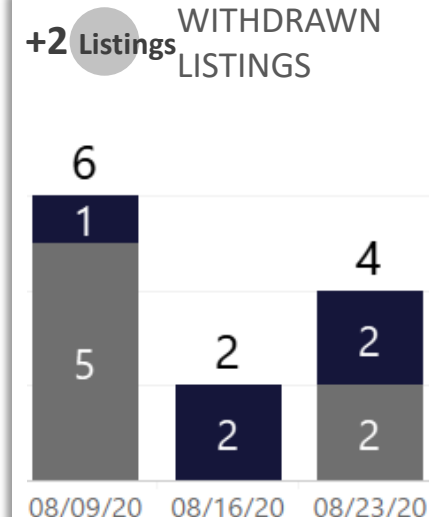

# WEEK-TO-WEEK MARKET WATCH

**Routt County**  
August 23 – 29, 2020

Single-Family Residence
  Townhome/Condominium/Multi-Family
  All

# YEAR-TO-YEAR MARKET WATCH

■ Single-Family Residence ■ Townhome/Condominium/Multi-Family ■ All