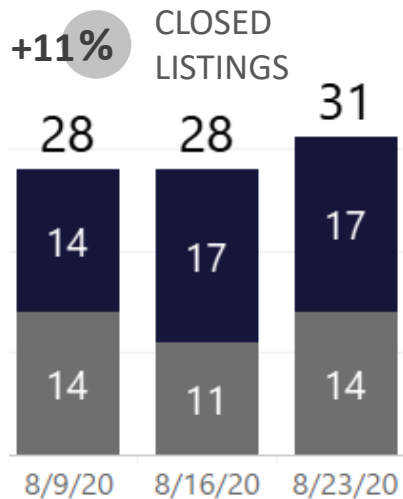

# WEEK-TO-WEEK MARKET WATCH

**Routt County**  
August 23 – 29, 2020

Single-Family Residence
  Townhome/Condominium/Multi-Family
  All

# YEAR-TO-YEAR MARKET WATCH

■ Single-Family Residence ■ Townhome/Condominium/Multi-Family ■ All