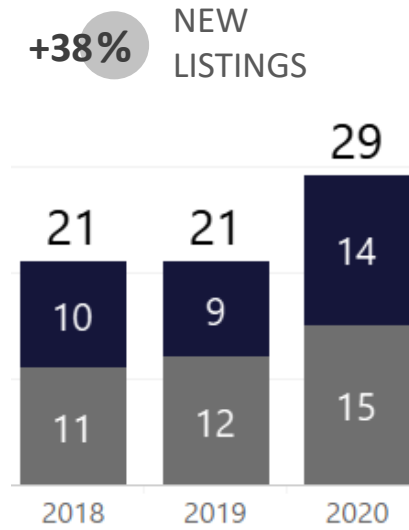

# WEEK-TO-WEEK MARKET WATCH

**Routt County**  
August 23 – 29, 2020

Single-Family Residence
  Townhome/Condominium/Multi-Family
  All

# YEAR-TO-YEAR MARKET WATCH

■ Single-Family Residence ■ Townhome/Condominium/Multi-Family ■ All