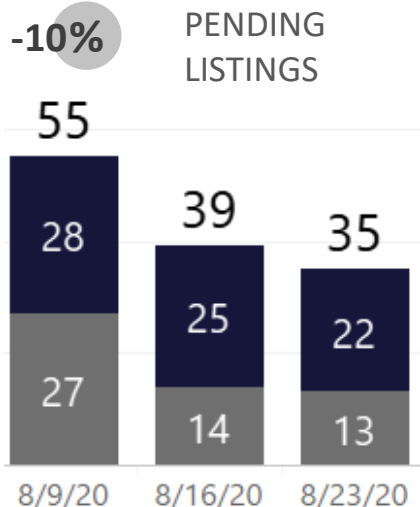

# WEEK-TO-WEEK MARKET WATCH

**Routt County**  
August 23 – 29, 2020

Single-Family Residence
  Townhome/Condominium/Multi-Family
  All

# YEAR-TO-YEAR MARKET WATCH

■ Single-Family Residence ■ Townhome/Condominium/Multi-Family ■ All