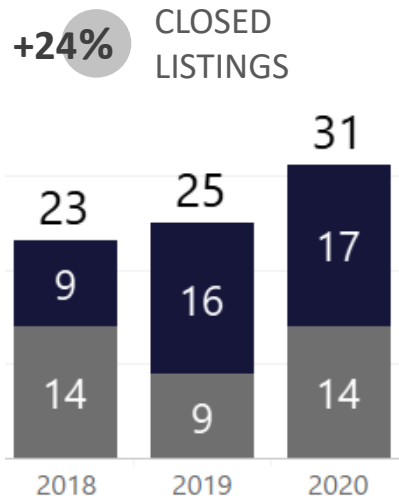

# WEEK-TO-WEEK MARKET WATCH

**Routt County**  
August 23 – 29, 2020

Single-Family Residence
  Townhome/Condominium/Multi-Family
  All

# YEAR-TO-YEAR MARKET WATCH

■ Single-Family Residence ■ Townhome/Condominium/Multi-Family ■ All