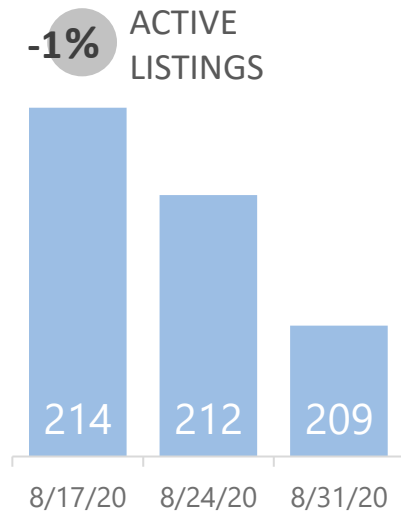

# WEEK-TO-WEEK MARKET WATCH

**Routt County**  
August 23 – 29, 2020

Single-Family Residence
  Townhome/Condominium/Multi-Family
  All

# YEAR-TO-YEAR MARKET WATCH

■ Single-Family Residence ■ Townhome/Condominium/Multi-Family ■ All