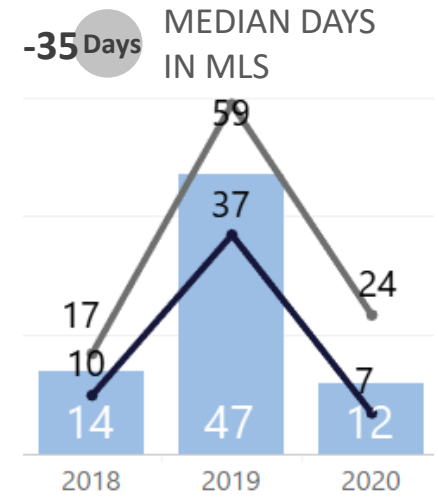

# WEEK-TO-WEEK MARKET WATCH

**Routt County**  
August 23 – 29, 2020

Single-Family Residence
  Townhome/Condominium/Multi-Family
  All

# YEAR-TO-YEAR MARKET WATCH

■ Single-Family Residence ■ Townhome/Condominium/Multi-Family ■ All