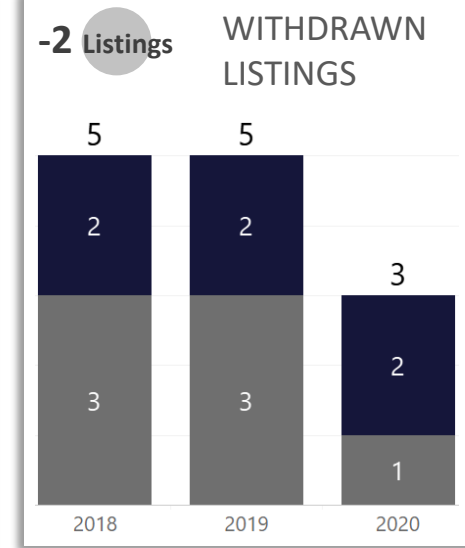

WEEK-TO-WEEK MARKET WATCH

Routt County
August 16 – 22, 2020

■ Single-Family Residence ■ Townhome/Condominium/Multi-Family ■ All

YEAR-TO-YEAR MARKET WATCH

■ Single-Family Residence ■ Townhome/Condominium/Multi-Family ■ All