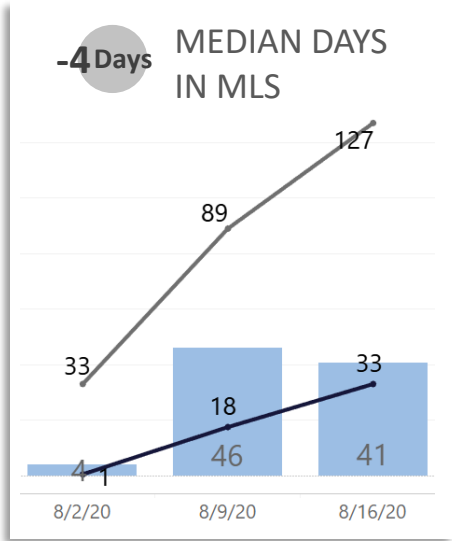

WEEK-TO-WEEK MARKET WATCH

Routt County
August 16 – 22, 2020

■ Single-Family Residence ■ Townhome/Condominium/Multi-Family ■ All

YEAR-TO-YEAR MARKET WATCH

■ Single-Family Residence ■ Townhome/Condominium/Multi-Family ■ All