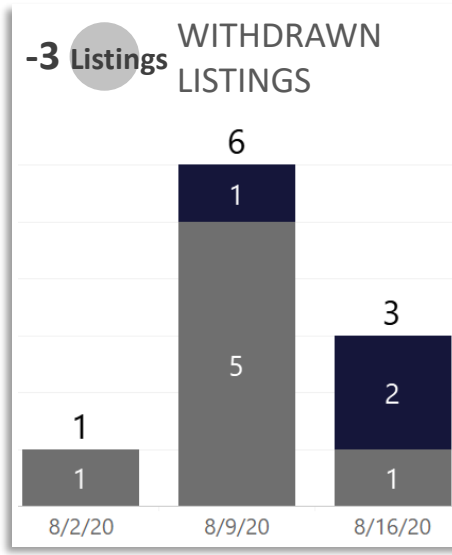

WEEK-TO-WEEK MARKET WATCH

Routt County
August 16 – 22, 2020

■ Single-Family Residence ■ Townhome/Condominium/Multi-Family ■ All

YEAR-TO-YEAR MARKET WATCH

■ Single-Family Residence ■ Townhome/Condominium/Multi-Family ■ All