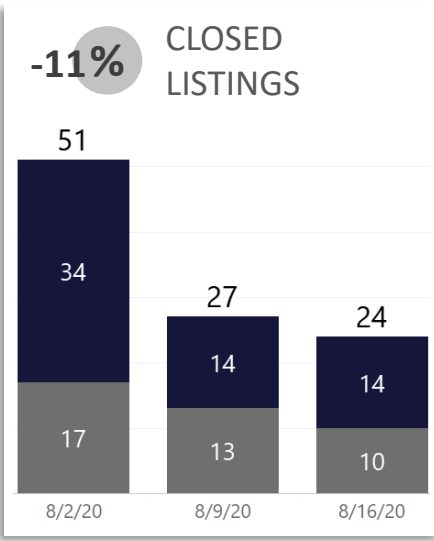

WEEK-TO-WEEK MARKET WATCH

Routt County
August 16 – 22, 2020

■ Single-Family Residence ■ Townhome/Condominium/Multi-Family ■ All

YEAR-TO-YEAR MARKET WATCH

■ Single-Family Residence ■ Townhome/Condominium/Multi-Family ■ All