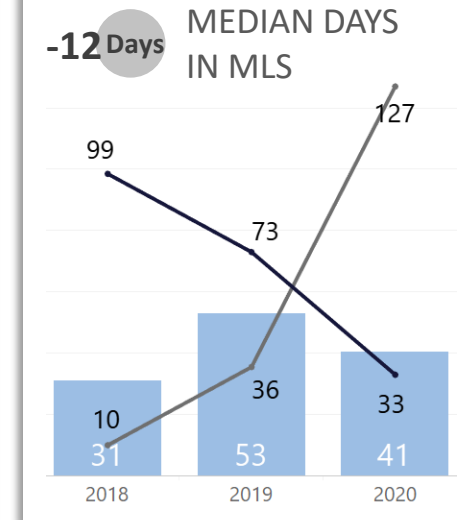

WEEK-TO-WEEK MARKET WATCH

Routt County
August 16 – 22, 2020

■ Single-Family Residence ■ Townhome/Condominium/Multi-Family ■ All

YEAR-TO-YEAR MARKET WATCH

■ Single-Family Residence ■ Townhome/Condominium/Multi-Family ■ All