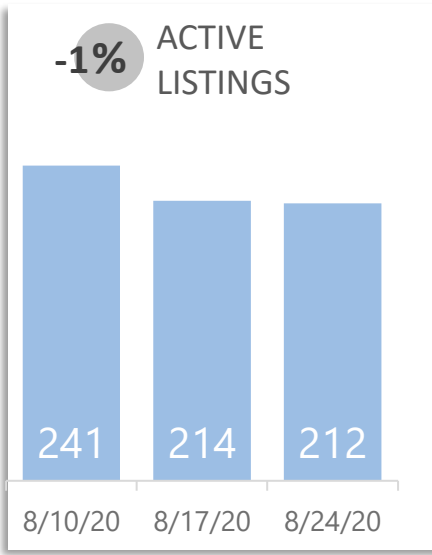

WEEK-TO-WEEK MARKET WATCH

Routt County
August 16 – 22, 2020

■ Single-Family Residence ■ Townhome/Condominium/Multi-Family ■ All

YEAR-TO-YEAR MARKET WATCH

■ Single-Family Residence ■ Townhome/Condominium/Multi-Family ■ All