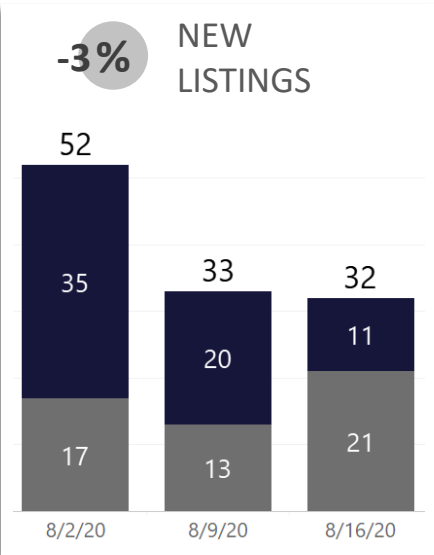

WEEK-TO-WEEK MARKET WATCH

Routt County
August 16 – 22, 2020

■ Single-Family Residence ■ Townhome/Condominium/Multi-Family ■ All

YEAR-TO-YEAR MARKET WATCH

■ Single-Family Residence ■ Townhome/Condominium/Multi-Family ■ All