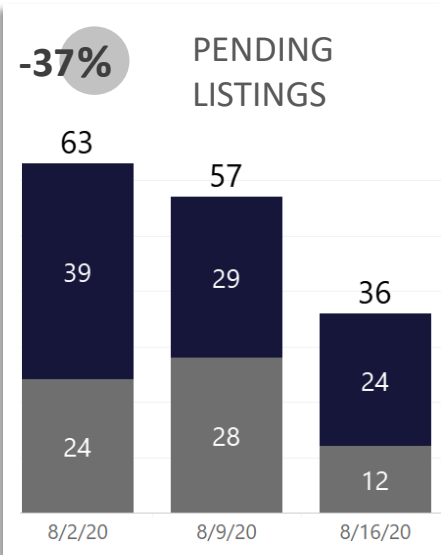

WEEK-TO-WEEK MARKET WATCH

Routt County
August 16 – 22, 2020

■ Single-Family Residence ■ Townhome/Condominium/Multi-Family ■ All

YEAR-TO-YEAR MARKET WATCH

■ Single-Family Residence ■ Townhome/Condominium/Multi-Family ■ All