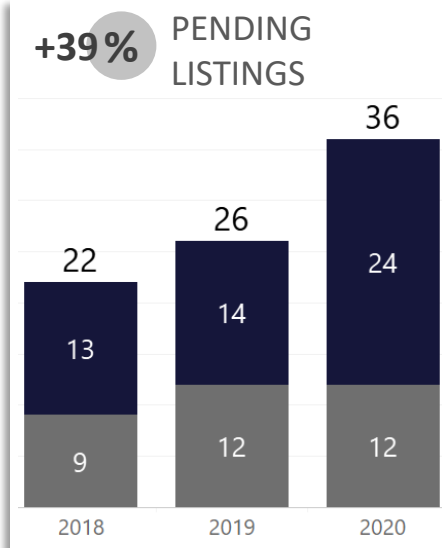

WEEK-TO-WEEK MARKET WATCH

Routt County
August 16 – 22, 2020

■ Single-Family Residence ■ Townhome/Condominium/Multi-Family ■ All

YEAR-TO-YEAR MARKET WATCH

■ Single-Family Residence ■ Townhome/Condominium/Multi-Family ■ All