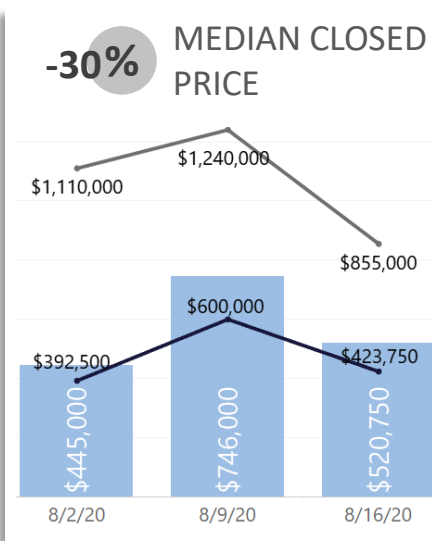

WEEK-TO-WEEK MARKET WATCH

Routt County
August 16 – 22, 2020

■ Single-Family Residence ■ Townhome/Condominium/Multi-Family ■ All

YEAR-TO-YEAR MARKET WATCH

■ Single-Family Residence ■ Townhome/Condominium/Multi-Family ■ All