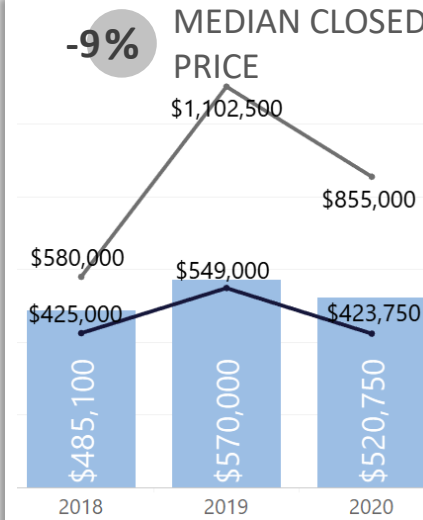

WEEK-TO-WEEK MARKET WATCH

Routt County
August 16 – 22, 2020

■ Single-Family Residence ■ Townhome/Condominium/Multi-Family ■ All

YEAR-TO-YEAR MARKET WATCH

■ Single-Family Residence ■ Townhome/Condominium/Multi-Family ■ All