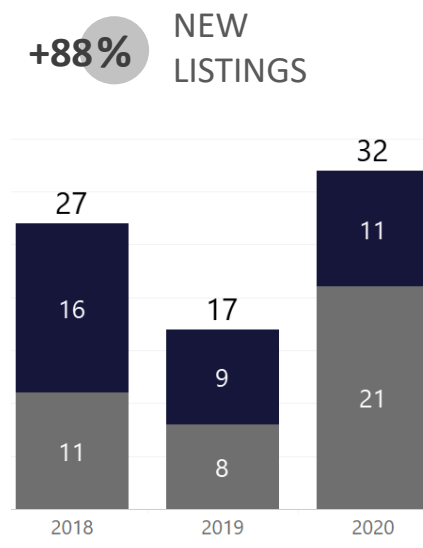

WEEK-TO-WEEK MARKET WATCH

Routt County
August 16 – 22, 2020

■ Single-Family Residence ■ Townhome/Condominium/Multi-Family ■ All

YEAR-TO-YEAR MARKET WATCH

■ Single-Family Residence ■ Townhome/Condominium/Multi-Family ■ All