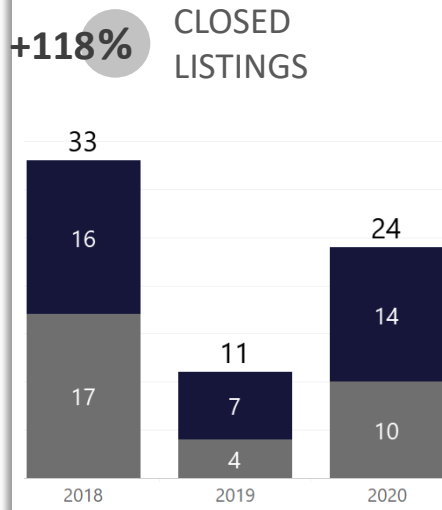

WEEK-TO-WEEK MARKET WATCH

Routt County
August 16 – 22, 2020

■ Single-Family Residence ■ Townhome/Condominium/Multi-Family ■ All

YEAR-TO-YEAR MARKET WATCH

■ Single-Family Residence ■ Townhome/Condominium/Multi-Family ■ All