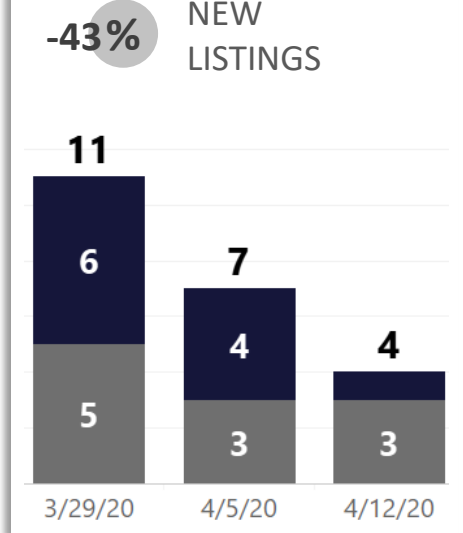

WEEK-TO-WEEK MARKET WATCH

Routt County
April 12-19, 2020

■ Single-Family Residence ■ Townhome/Condominium/Multi-Family ■ All

YEAR-TO-YEAR MARKET WATCH

Routt County
April 12-19, 2020 compared to the same week in 2019