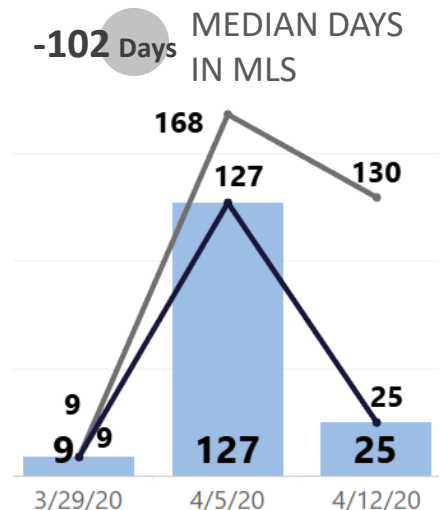

WEEK-TO-WEEK MARKET WATCH

Routt County
April 12-19, 2020

■ Single-Family Residence ■ Townhome/Condominium/Multi-Family ■ All

YEAR-TO-YEAR MARKET WATCH

Routt County
April 12-19, 2020 compared to the same week in 2019