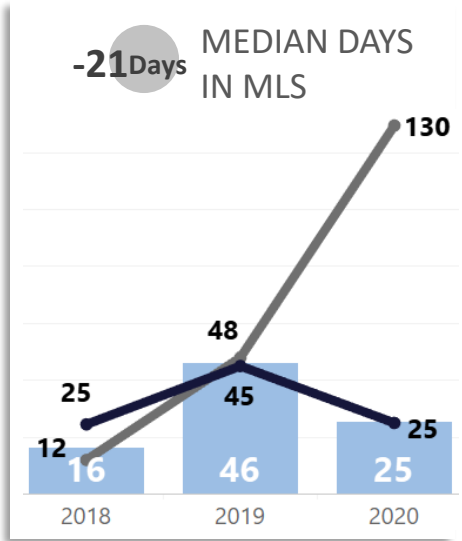

WEEK-TO-WEEK MARKET WATCH

Routt County
April 12-19, 2020

■ Single-Family Residence ■ Townhome/Condominium/Multi-Family ■ All

YEAR-TO-YEAR MARKET WATCH

Routt County
April 12-19, 2020 compared to the same week in 2019