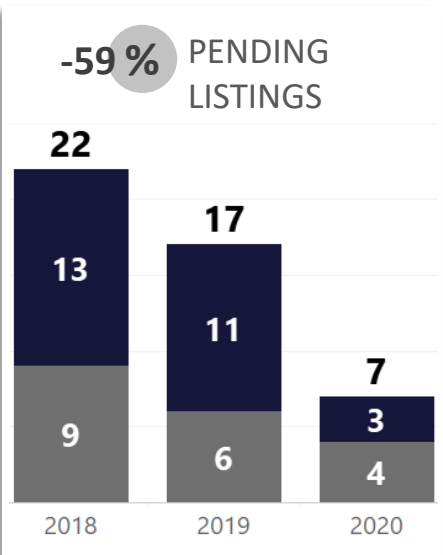

WEEK-TO-WEEK MARKET WATCH

Routt County
April 12-19, 2020

■ Single-Family Residence ■ Townhome/Condominium/Multi-Family ■ All

YEAR-TO-YEAR MARKET WATCH

Routt County
April 12-19, 2020 compared to the same week in 2019