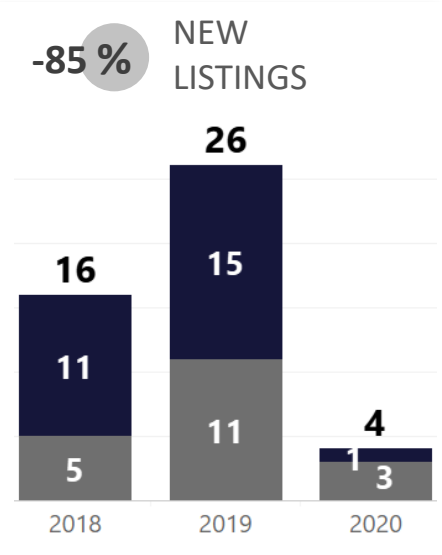

WEEK-TO-WEEK MARKET WATCH

Routt County
April 12-19, 2020

■ Single-Family Residence ■ Townhome/Condominium/Multi-Family ■ All

YEAR-TO-YEAR MARKET WATCH

Routt County
April 12-19, 2020 compared to the same week in 2019

■ Single-Family Residence ■ Townhome/Condominium/Multi-Family ■ All