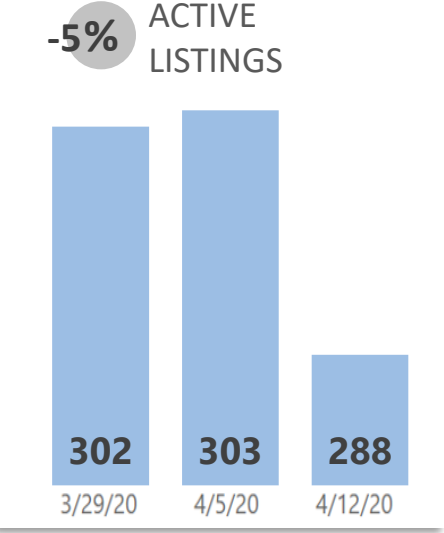

WEEK-TO-WEEK MARKET WATCH

Routt County
April 12-19, 2020

■ Single-Family Residence ■ Townhome/Condominium/Multi-Family ■ All

YEAR-TO-YEAR MARKET WATCH

Routt County
April 12-19, 2020 compared to the same week in 2019