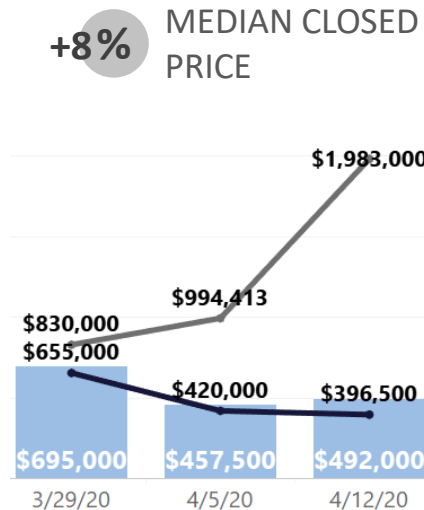

WEEK-TO-WEEK MARKET WATCH

Routt County
April 12-19, 2020

■ Single-Family Residence ■ Townhome/Condominium/Multi-Family ■ All

YEAR-TO-YEAR MARKET WATCH

Routt County
April 12-19, 2020 compared to the same week in 2019