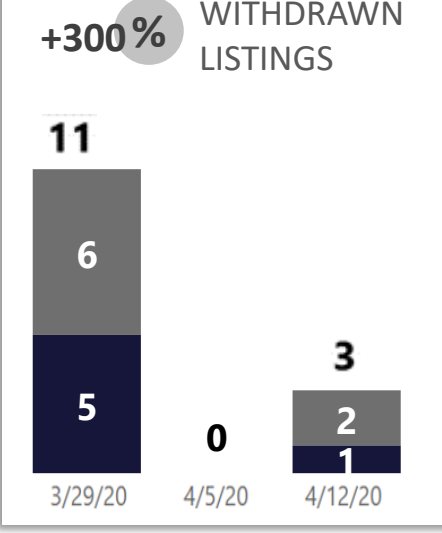

WEEK-TO-WEEK MARKET WATCH

Routt County
April 12-19, 2020

■ Single-Family Residence ■ Townhome/Condominium/Multi-Family ■ All

YEAR-TO-YEAR MARKET WATCH

Routt County
April 12-19, 2020 compared to the same week in 2019