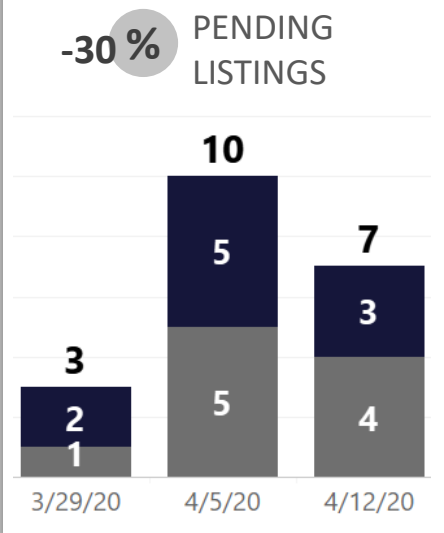

WEEK-TO-WEEK MARKET WATCH

Routt County
April 12-19, 2020

■ Single-Family Residence ■ Townhome/Condominium/Multi-Family ■ All

YEAR-TO-YEAR MARKET WATCH

Routt County
April 12-19, 2020 compared to the same week in 2019