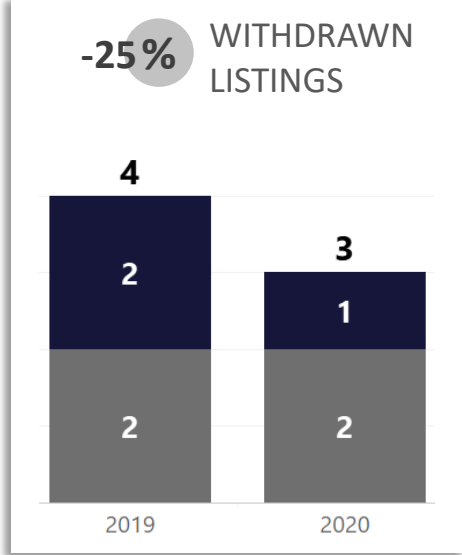

WEEK-TO-WEEK MARKET WATCH

Routt County
April 12-19, 2020

■ Single-Family Residence ■ Townhome/Condominium/Multi-Family ■ All

YEAR-TO-YEAR MARKET WATCH

Routt County
April 12-19, 2020 compared to the same week in 2019