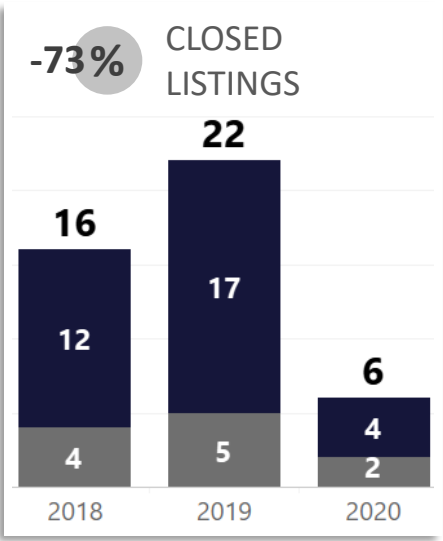

WEEK-TO-WEEK MARKET WATCH

Routt County
April 12-19, 2020

■ Single-Family Residence ■ Townhome/Condominium/Multi-Family ■ All

YEAR-TO-YEAR MARKET WATCH

Routt County
April 12-19, 2020 compared to the same week in 2019