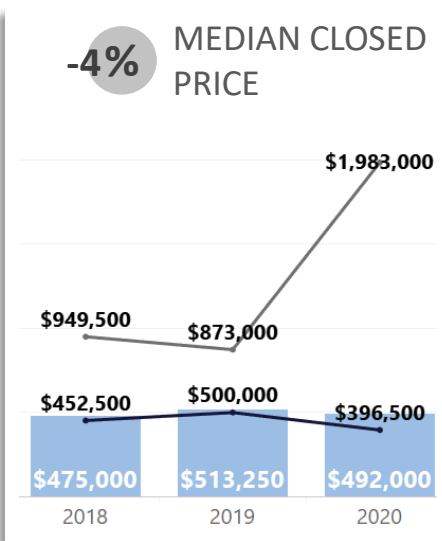

WEEK-TO-WEEK MARKET WATCH

Routt County
April 12-19, 2020

■ Single-Family Residence ■ Townhome/Condominium/Multi-Family ■ All

YEAR-TO-YEAR MARKET WATCH

Routt County
April 12-19, 2020 compared to the same week in 2019