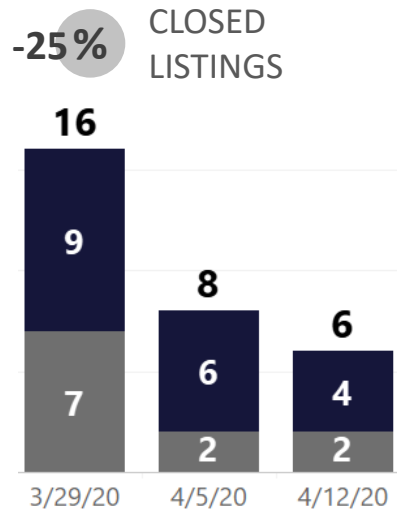

WEEK-TO-WEEK MARKET WATCH

Routt County
April 12-19, 2020

■ Single-Family Residence ■ Townhome/Condominium/Multi-Family ■ All

YEAR-TO-YEAR MARKET WATCH

Routt County
April 12-19, 2020 compared to the same week in 2019